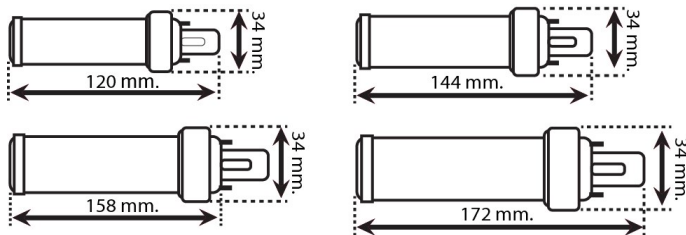

DOWN LIGHT

SERIES PLC

◆ Scope of Application

Accent Lighting, General Lighting,

◆ Hallway Lighting, etc. Indoor use only

Non-scaled fixture only, Improper use

◆ will result voided warranty

Parameter	Value			
Model	KPLC5W	KPLC7W	KPLC9W	KPLC11W
Rate Power	5W	7W	9W	11W
Luminous Flux	450-650lm	650-800lm	800-950lm	950-1150lm
Luminous Efficiency	>90lm			
Color Temperature	CCT 2700K/3000K/4000K/6000K			
Color Rendering Index	>80 Ra			
Input Voltage	AC 185-265V , 50/60Hz			
Power factor	> 0.9			
Beam Angle	160°			
Work Temperature	-40°C to +50°C			
Work Life	>20,000 Hours			
Dimensions	120*34 mm	144*34 mm	158*34 mm	172*34 mm