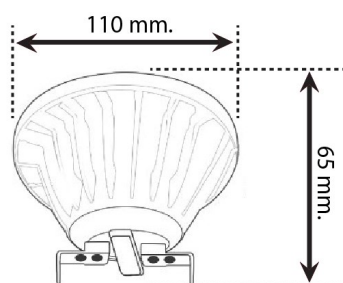

DOWN LIGHT

SERIES KAR111

- ◆ Accent Lighting, General Lighting, Hallway Lighting, etc. Indoor use only
- ◆ Non-scaled fixture only, Improper use will result voided warranty
- ◆ Scope of Application

Parameter	Value
Model	KAR1110115W
Rate Power	15W
Luminous Flux	1,200lm
Luminous Efficiency	>80lm/w
LED Chip	COB/SMD
Color Temperature	CCT 2700K/3000K/4000K/6000K
Color Rendering Index	>80 Ra
Input Voltage	AC 220-240V , 50/60Hz
Beam Angle	25°
Work Temperature	-40°C to +50°C
Work Life	>20,000 Hours
Dimension	110*65mm